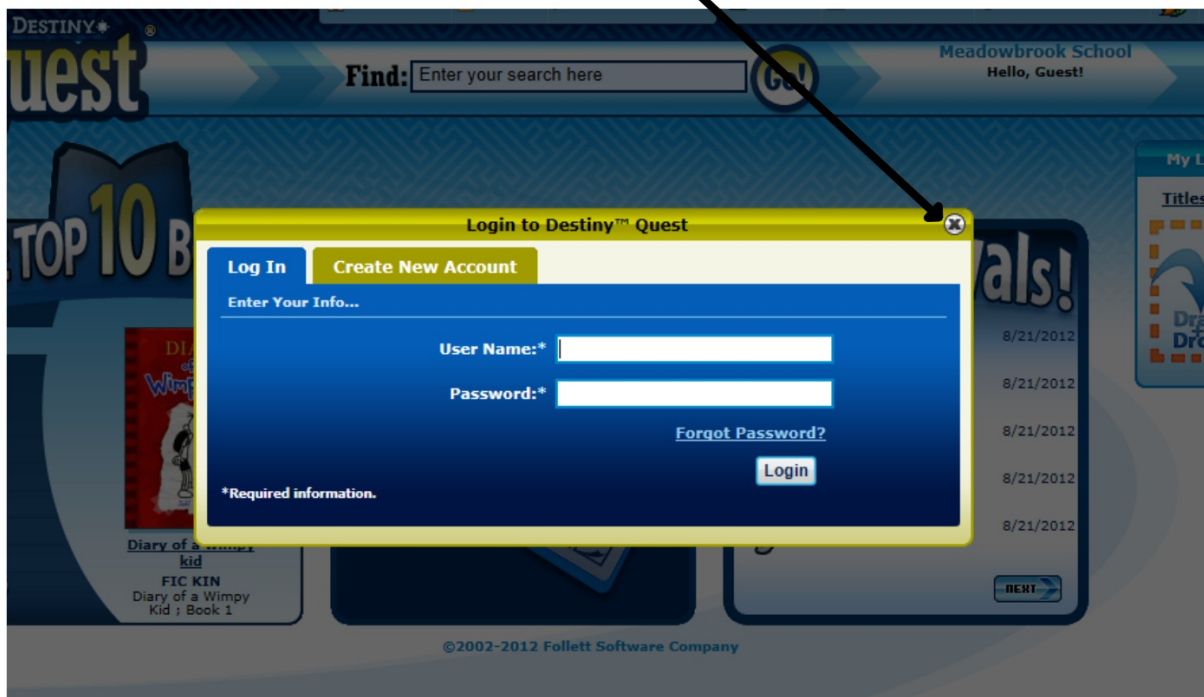

Click the gray "x" to close any pop-up box.